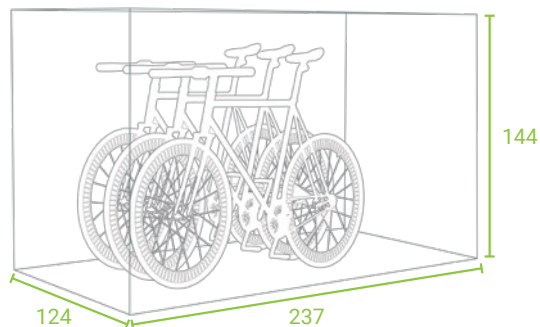

8019

YOUR CHOICE

3/ DIMENSIONS / W x D x H

STYLEOUT® GARAGE MIDI
237 x 124 x 144 cm
(suitable for 3 bicycles)

4/ FEATURES

Overhead door

Helmet hooks

Lock