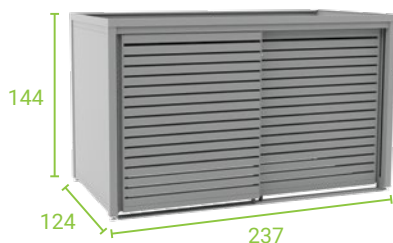

SUSTAINABILITY

High-quality materials and production ensure long-term use and easy maintenance.

EXTERNAL STORAGE WITH SLIDING DOORS

The StyleOUT® STORE outdoor storage unit can be installed almost anywhere. All you need is a level and a hard surface onto which you can fix the storage unit. It is available in many colours so you can match it with the rest of your surroundings. The large sliding door does not have a high sill and provides easy item maneuvering in and out of the storage unit.

1/ DIMENSIONS / W x D x H

STYLEOUT® STORE MINI
212 x 90 x 129 cm

STYLEOUT® STORE MIDI
237 x 124 x 144 cm

STYLEOUT® STORE MAXI
286 x 124 x 144 cm

2/ COLOURS

RAL COLOURS

9006

9007