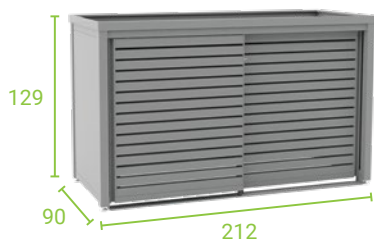

PLANTABLE ROOF

The storage unit's roof can be planted so it blends nicely with the rest of your garden.

ADJUSTS TO THE SURFACE

Leveling feet allow placement on uneven surfaces.

LOCKING

A built-in lock keeps your stored items safe in the StyleOUT® STORE storage unit.

SUSTAINABILITY

High-quality materials and production ensure long-term use and easy maintenance.

EXTERNAL STORAGE WITH SLIDING DOORS

The StyleOUT® STORE outdoor storage unit can be installed almost anywhere. All you need is a level and a hard surface onto which you can fix the storage unit. It is available in many colours so you can match it with the rest of your surroundings. The large sliding door does not have a high sill and provides easy item maneuvering in and out of the storage unit.

1/ DIMENSIONS / W x D x H

STYLEOUT® STORE MINI
212 x 90 x 129 cm

STYLEOUT® STORE MIDI
237 x 124 x 144 cm

STYLEOUT® STORE MAXI
286 x 124 x 144 cm

2/ COLOURS

RAL COLOURS

9006

9007