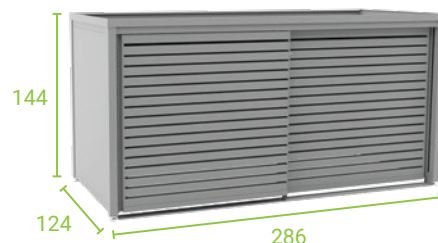

SUSTAINABILITY

High-quality materials and production ensure long-term use and easy maintenance.

EXTERNAL STORAGE WITH SLIDING DOORS

The StyleOUT® STORE outdoor storage unit can be installed almost anywhere. All you need is a level and a hard surface onto which you can fix the storage unit. It is available in many colours so you can match it with the rest of your surroundings. The large sliding door does not have a high sill and provides easy item maneuvering in and out of the storage unit.

1/ DIMENSIONS / W x D x H

STYLEOUT® STORE MINI
212 x 90 x 129 cm

STYLEOUT® STORE MIDI
237 x 124 x 144 cm

STYLEOUT® STORE MAXI
286 x 124 x 144 cm

2/ COLOURS

RAL COLOURS

9006

9007