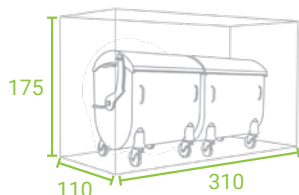

# WASTE ENCLOSURE WITH RETRACTABLE ROOF

StyleOUT 1100 waste container enclosure is designed to enclose up to 1100 L waste containers, whereas the StyleOUT 770 waste container enclosure is somewhat narrower and suitable for closing containers of up to 770 L. Both are distinguished by a retractable roof, that opens along with the doors, making it easy to access containers, while at the same time being substantially lower.

## 2/ DIMENSIONS/WxDxH

**STYLEOUT® 2x770**  
310 x 175 x 110

**STYLEOUT® 3x770**  
456 x 175 x 110

**STYLEOUT® 2x1100**  
310 x 175 x 150

**STYLEOUT® 3x1100**  
456 x 175 x 150