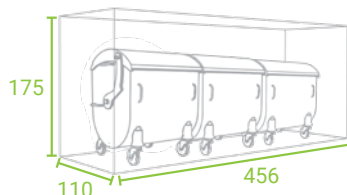

# WASTE ENCLOSURE WITH RETRACTABLE ROOF

StyleOUT 1100 waste container enclosure is designed to enclose up to 1100 L waste containers, whereas the StyleOUT 770 waste container enclosure is somewhat narrower and suitable for closing containers of up to 770 L. Both are distinguished by a retractable roof, that opens along with the doors, making it easy to access containers, while at the same time being substantially lower.

## 2/ DIMENSIONS/WxDxH

**STYLEOUT® 2x770**  
310 x 175 x 110

**STYLEOUT® 3x770**  
456 x 175 x 110

**STYLEOUT® 2x1100**  
310 x 175 x 150

**STYLEOUT® 3x1100**  
456 x 175 x 150