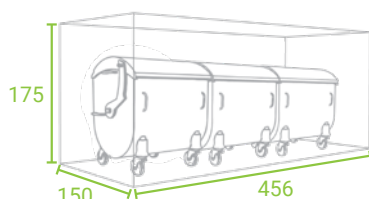

# WASTE ENCLOSURE WITH RETRACTABLE ROOF

StyleOUT 1100 waste container enclosure is designed to enclose up to 1100 L waste containers, whereas the StyleOUT 770 waste container enclosure is somewhat narrower and suitable for closing containers of up to 770 L. Both are distinguished by a retractable roof, that opens along with the doors, making it easy to access containers, while at the same time being substantially lower.

## 2/ DIMENSIONS/WxDxH

**STYLEOUT® 2x770**  
310 x 175 x 110

**STYLEOUT® 3x770**  
456 x 175 x 110

**STYLEOUT® 2x1100**  
310 x 175 x 150

**STYLEOUT® 3x1100**  
456 x 175 x 150