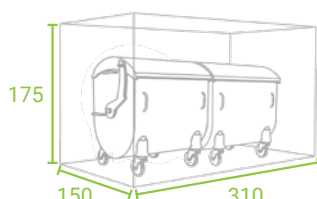

# WASTE ENCLOSURE WITH RETRACTABLE ROOF

StyleOUT 1100 waste container enclosure is designed to enclose up to 1100 L waste containers, whereas the StyleOUT 770 waste container enclosure is somewhat narrower and suitable for closing containers of up to 770 L. Both are distinguished by a retractable roof, that opens along with the doors, making it easy to access containers, while at the same time being substantially lower.

## 2/ DIMENSIONS/WxDxH

**STYLEOUT® 2x770**  
310 x 175 x 110

**STYLEOUT® 3x770**  
456 x 175 x 110

**STYLEOUT® 2x1100**  
310 x 175 x 150

**STYLEOUT® 3x1100**  
456 x 175 x 150